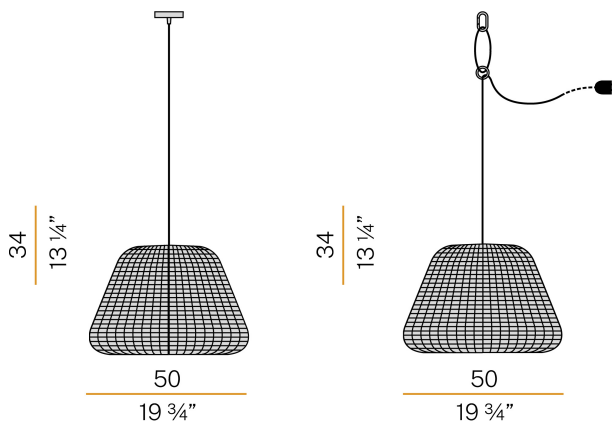

Technical drawing